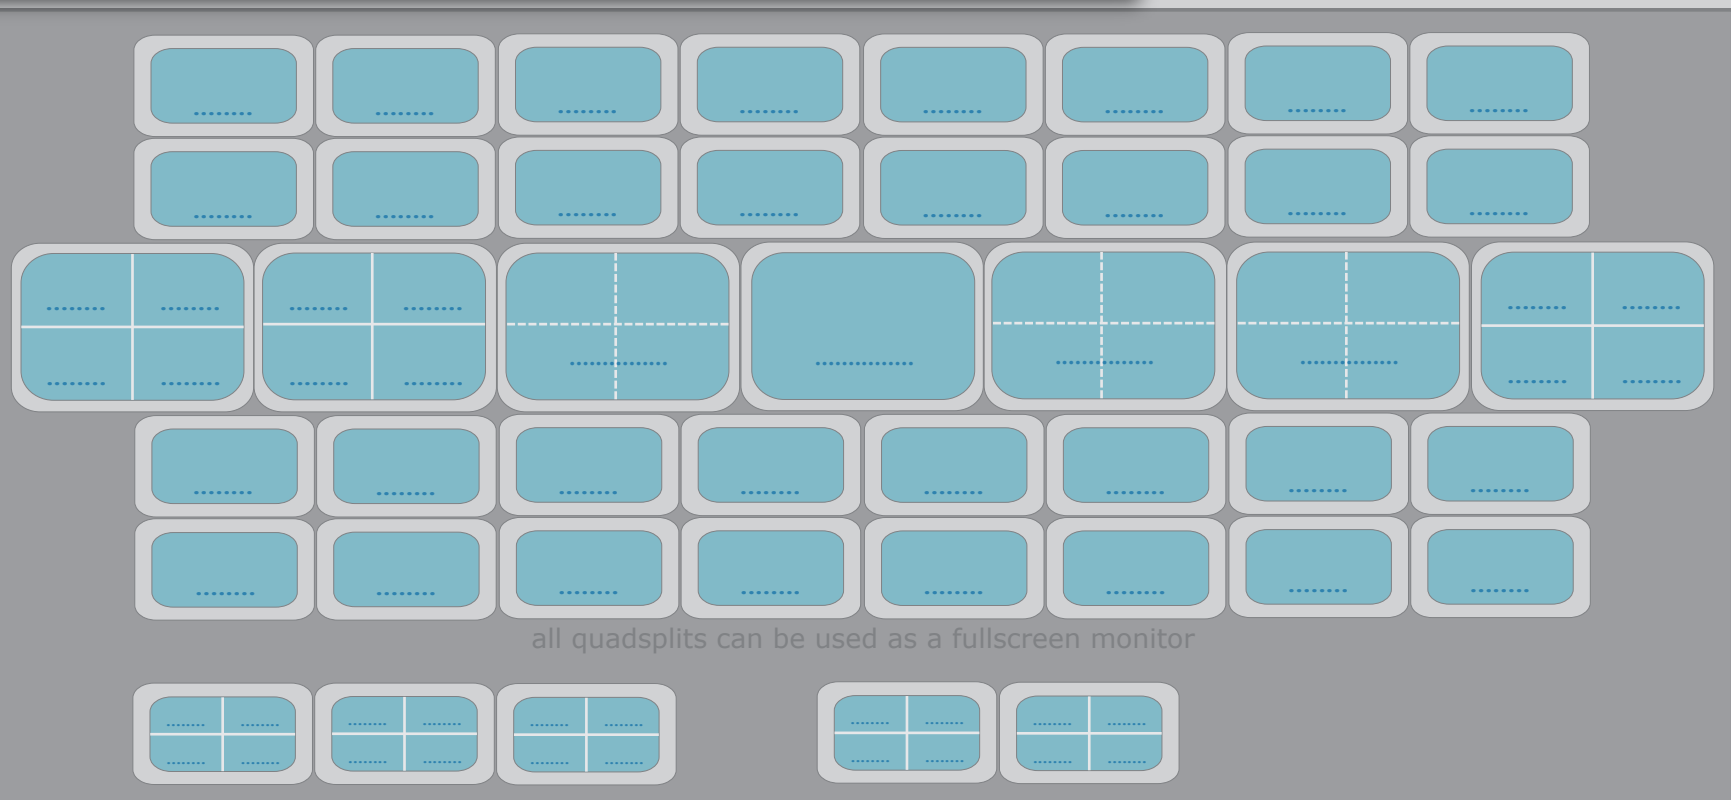

# OB10 monitor wall

.....

.....

.....

.....

all quadsplits can be used as a fullscreen monitor